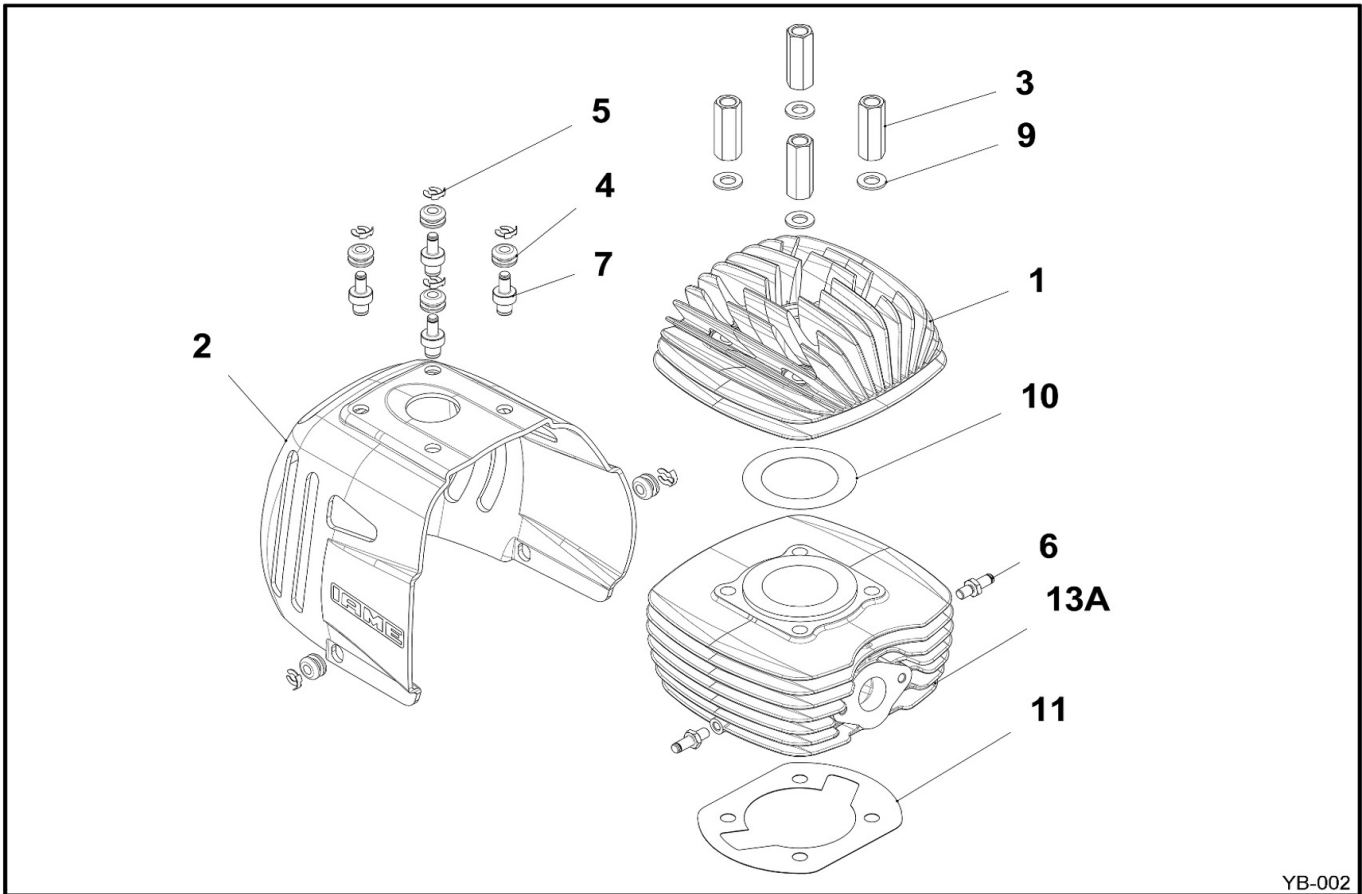

POS	PART #	DESCRIPTION	USA RETAIL
1	EA40110A	CYLINDER HEAD M1	$ 218.48
2	EA10310	CYLINDER HEAT COVER M1	$ 91.58
3	B-75660	EXHAUST NUT 8mm	$ 7.42
4	EZ00002-K	KIT CABLE GUIDE 6 pcs.	$ 10.98
5	EZ00001-K	KIT CLIPS 6 pcs.	$ 9.17
6	EA10710-K	KIT LOWER FIXING PIN 2 pcs.	$ 14.64
7	EA10810-K	KIT UPPER FIXING PIN 4 pcs.	$ 16.49
9	00303-K	KIT OF 20 WASHERS M8	$ 1.90
10	A-61048	HEAD GASKET 0.10mm	$ 5.08
11	EBP-85045	CYL. GASKET 4/10 PUMA/GAZ	$ 3.56
13A	EA01010A	CYLINDER M1	$ 610.42