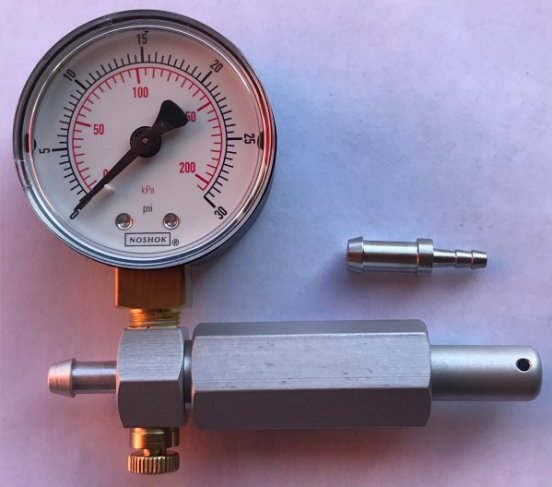

# Tillotson Tools

**TI-243-504** - Pop off tester

**TI-243-506P** - Nozzle / Adapter (for pop off tester)

**TI-SA-504** - Carb Needle Adjusting Tool