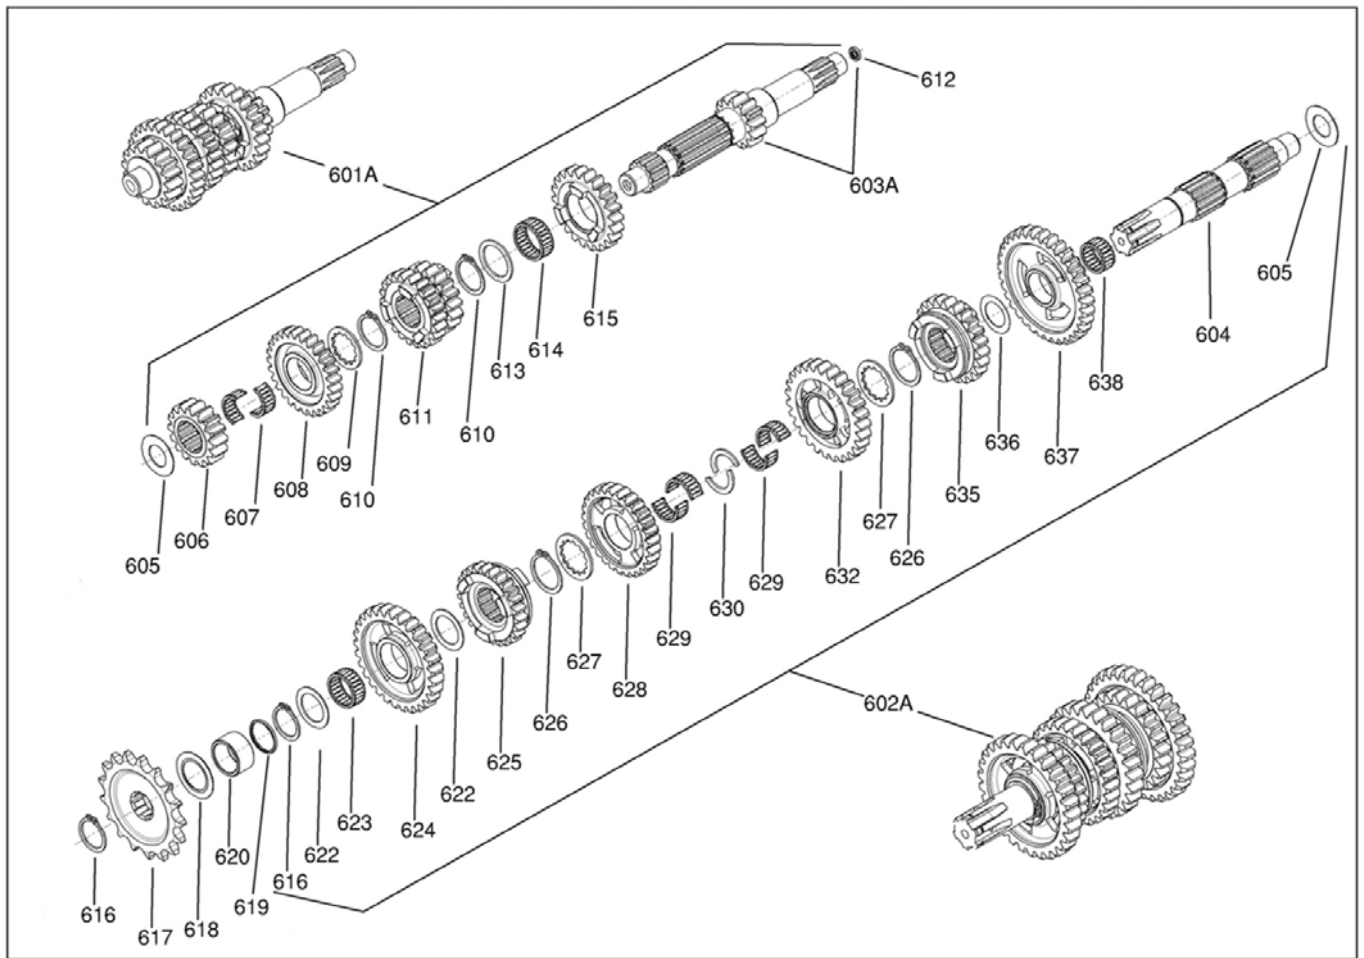

SPEED GEAR ASSEMBLY and GEARS

KT-008

RICAMBI / SPARES

POS	COD	DESCR	PRICE
627	IZF-21700	SPLINED SHIM 21x32x0.8	
628	IZF-21000	4th G. DRIVEN GEAR	
629	IZF-20451A	SPLIT. ROLLER CAGE K20x24x10	
630	IZF-21800	HALF SHIM 3rd / 4th SPEED	
632	IZF-20900	3rd G. DRIVEN GEAR	
635	IZF-21100	5th G. DRIVEN GEAR	
636	IZF-21500	SHIM 1st SPEED	
637	IZF-20700	1st G. DRIVEN GEAR	
638	IZF-90405	ROLLER CAGE K17