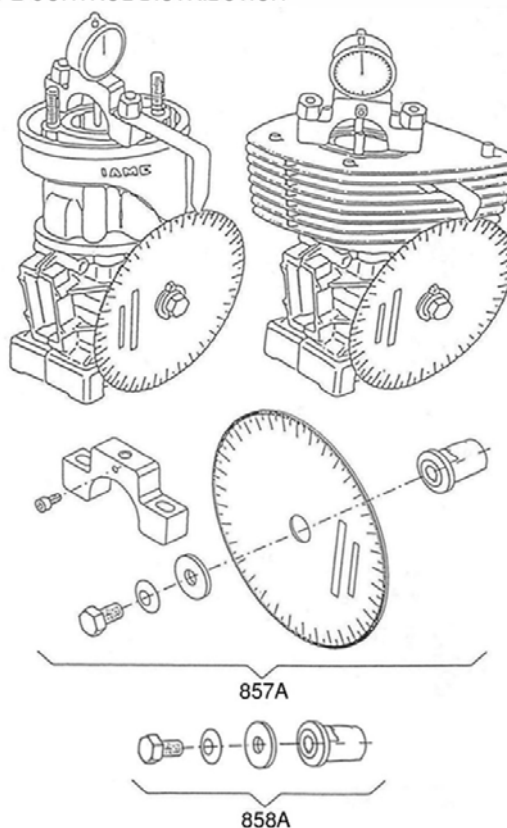

ELECTRIC STARTER GROUP

KT-005

RICAMBI / SPARES

POS	COD	DESCR	PRICE
500	00045-K	KIT 20 SOCKET H. SCREWS M6X25	
501A	IFE-60100-K	BENDIX SUPPORT REEDSTER '08	
502	A-120855B	BENDIX X30 SHIFTER	
503	A-60865	ROLLER CAGE TaG	
505	00302-K	KIT 20 WASHERS M6	
506	00047-K	KIT OF 20 ALLEN SCREWS 6x35	
507A	A-60852A-C	STARTER BRUSHES KIT	
508	A-120852A	BRUSHES SUPPORT	
509	00050-K	KIT OF 20 ALLEN SCREWS 6x50	
510	A-125863-C	STARTER SUPPL. SUPPORT	
511	00048-K	KIT OF 20 ALLEN SCREWS 6x40	
512	00044-K	KIT 20 ALLEN SCR. CYL. H. 6x20	
513	IZE-50040-C	STARTER SUPPORT X30-SHIFTER	

TOOLING

KT-012

RICAMBI / SPARES

POS	COD	DESCR	PRICE
800	10271	PISTON STROKE LOCKER	
801	ATT-031/2	CLUTCH DRUM LOCKING TOOL	
802A	ATT-031/3	OIL SEAL MOUNTING TOOL	
803	ATT-017	PISTON PIN PUNCH d.15mm	
804	ATT-006	CIRCLIP 15mm ASSEM.TOOL	

ASS.CRANKSHAFT TOOL

850A KIT MONTAGGIO ALBERO
ASSEMBLY CRANKSHAFT KIT
KIT MONTAGE VILEBREQUIN

852A KIT SMONTAGGIO ALBERO
CRANK DISASSEMBLING KIT
KIT DEMONTAGE VILEBREQUIN

GRUPPO CONTROLLO FASE
TIMING CONTROL GROUP
GROUPE CONTROL DISTRIBUTION

KT-013

RICAMBI / SPARES

POS	COD	DESCR	PRICE
850A	10110A	CRANKSHAFT ASSY TOOL	
851	10150A	CRANK-PIN BUSH 20mm	
853	10100	CRANKSH. DISASSY SUPPORT	
854	10104A	CRANKSHAFT PLATE 125cc	
855	10106	CRANKSHAFT INSERT 125cc-SUP	
856	10107	CRANK-PIN PUSHER	
857A	10820A	TIMING CHECK DISC TaG/REEDSTER	
858A	ATT-014-C	COMPLETE TIMING GROUP ADAPTER	