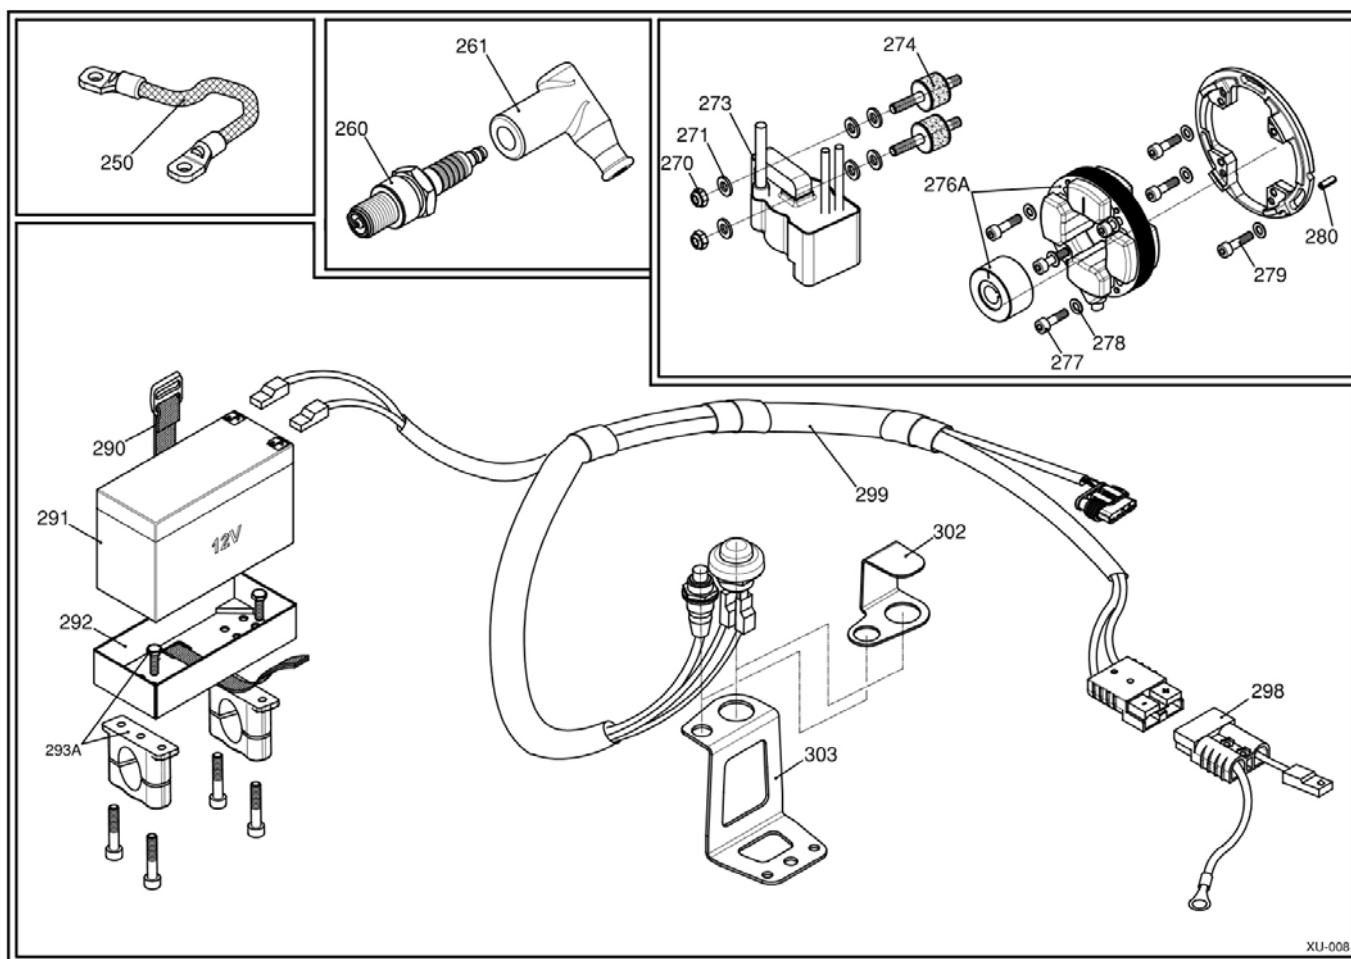

ELECTRONIC IGNITION '16

RICAMBI / SPARES

POS	COD	DESCR	PRICE
250	B-35805-A	COIL GROUND CABLE	
260	10561-A	SPARK PLUG NGK BR10EG	
261	10544	PVL SPARK BLACK CAP X30	
270	00378-K	20 SELF LOCKING NUTS KIT M6	
271	00302-K	KIT 20 WASHERS M6	
273	X30125933Z1	COIL/ELC. BOX DIG. S "Z1"	
274	B-35810-A	COIL DAMPENER	
276A	X30125953	SELETTA IGNITION DIG.S X30'16	
277	00032-K	KIT OF 20 SCREWS TCCE 5x20	
278	00301-K	KIT 20 WASHERS M5	
279	00037-K	20 SCREWS KIT TCCE 5X18	
290	A-60904A	BATTERY FIXING BELT	
292	X30125905	BATTERY SUPPORT	
293A	A-60907A-C	SUPP.BATT.CLAMP 30mm W/SCREWS	
293A	A-60908A-C	SUPP.BATT.CLAMP 32mm W/SCREWS	
298	IFE-05401D	STARTER MOTOR CABLE	
299	IFE-05401A	PVL START CABLE '12 REEDSTER	
302	IFI-70100	SECURITY BRACKET	
303	IFI-70000	BUTTONS BRACKET KF/X30