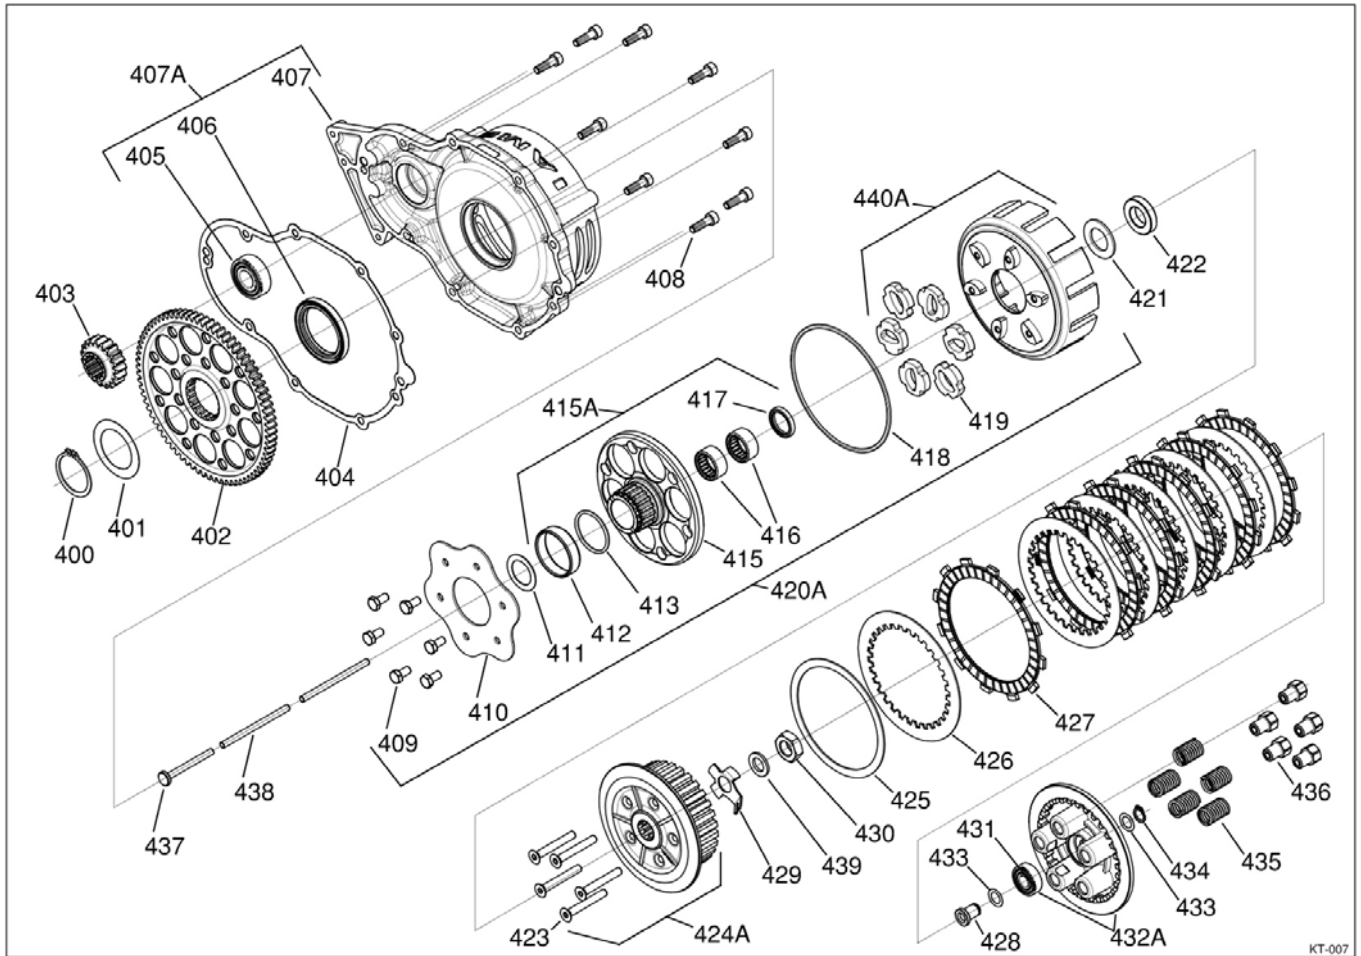

CLUTCH GROUP

KT-007

RICAMBI / SPARES

POS	COD	DESCR	PRICE
429	IZF-01700	CLUTCH NUT WASHER	
430	00364	NUT M14x1	
431	IZF-90460	THRUST BEARING PLATE	
432A	IZF-04000	PRESS. PLATE W/ BALL BEARING	
433	IZF-90090	SPACER RING	
434	IZF-90065	SEEGER RING A10 DIN471	
435	IZF-01202	CLUTCH SPRING '14	
436	IZF-01300	CLUTCH SPRING RETAINER	
437	IZF-01600	CLUTCH PUSH PLATE	
438	IZF-01500	PUSH ROD CLUTCH	
439	IZF-02300	CLUTCH NUT WASHER	
440A	IZF-00300	CLUTCH DRUM W/SHOCK ABSORB.