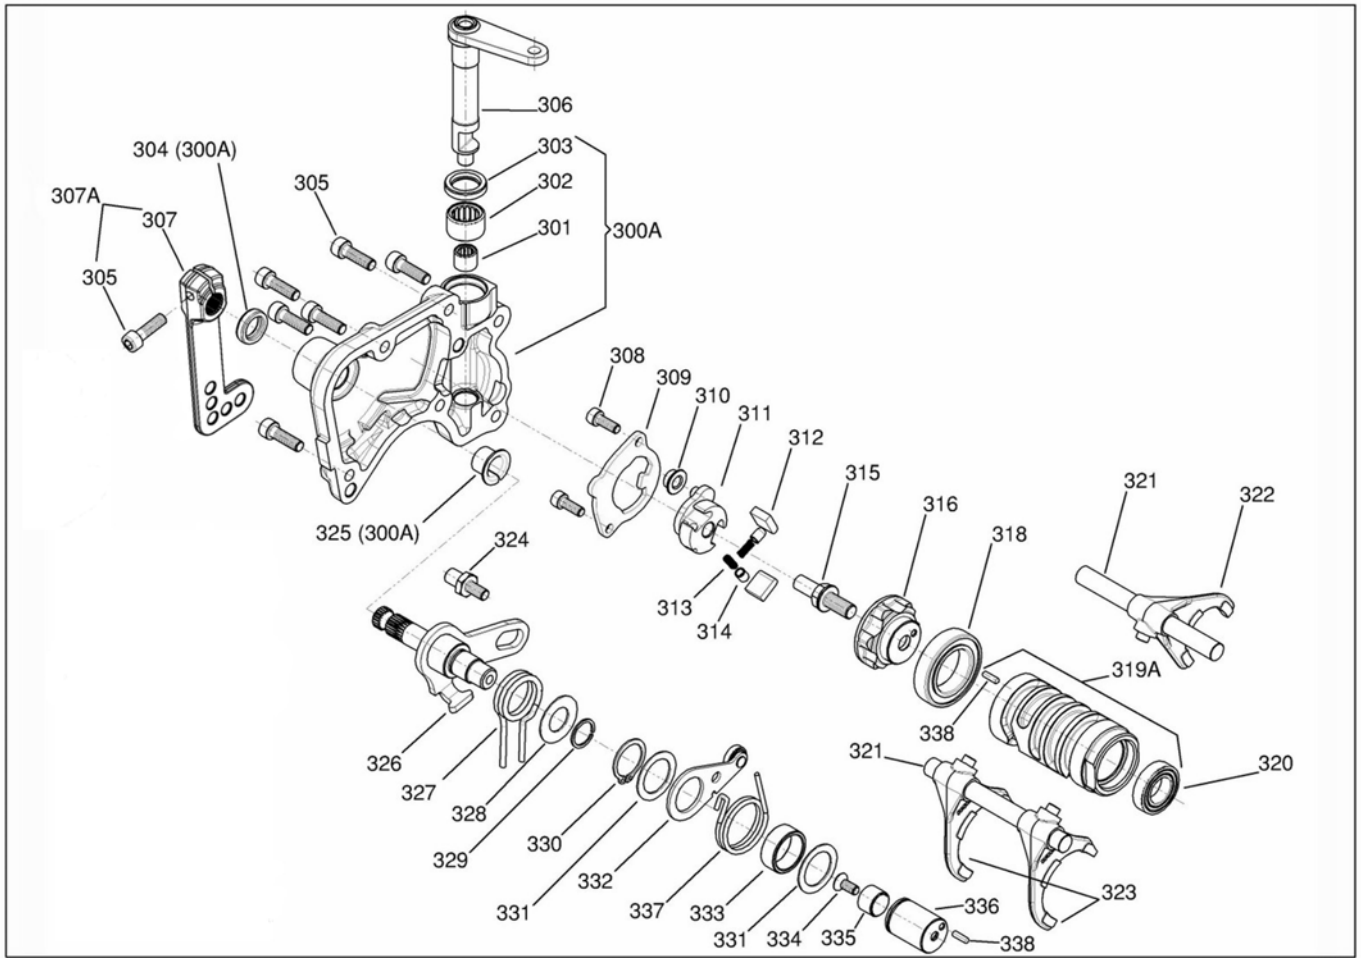

SELECTOR ASSEMBLY

KT-009

RICAMBI / SPARES

POS	COD	DESCR	PRICE
330	IZF-90055	SEEGER RING A20 DIN471	
331	IZF-90075	SPACER RING	
332	IZF-24600	LOCATING LEVER	
333	IZF-24500	GEAR POSITION SPACER	
334	00111-K	20 SCREWS KIT TORX M5x10	
335	IZF-90110	BUSH MU TFP 1210	
336	IZF-24100	SHIFTER PIN BUSH SUPPORT	
337	IZF-24701	LOCATION LEVER SPRING	
338	IZF-90085	NEEDLE N3x9.8 AB2