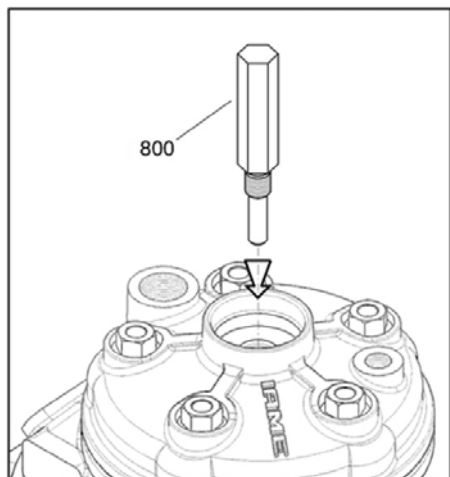

ELECTRIC STARTER GROUP

KT-005

RICAMBI / SPARES

POS	COD	DESCR	PRICE
500	00045-K	KIT 20 SOCKET H. SCREWS M6X25	
501A	IFE-60100-K	BENDIX SUPPORT REEDSTER '08	
502	A-120855B	BENDIX X30 SHIFTER	
503	A-60865	ROLLER CAGE TaG	
505	00302-K	KIT 20 WASHERS M6	
506	00047-K	KIT OF 20 ALLEN SCREWS 6x35	
507A	A-60852A-C	STARTER BRUSHES KIT	
508	A-120852A	BRUSHES SUPPORT	
509	00050-K	KIT OF 20 ALLEN SCREWS 6x50	
510	A-125863-C	STARTER SUPPL. SUPPORT	
511	00048-K	KIT OF 20 ALLEN SCREWS 6x40	
512	00044-K	KIT 20 ALLEN SCR. CYL. H. 6x20	
513	IZE-50040-C	STARTER SUPPORT X30-SHIFTER	

TOOLING

KT-012

RICAMBI / SPARES

POS	COD	DESCR	PRICE
800	10271	PISTON STROKE LOCKER	
801	ATT-031/2	CLUTCH DRUM LOCKING TOOL	
802A	ATT-031/3	OIL SEAL MOUNTING TOOL	
803	ATT-017	PISTON PIN PUNCH d.15mm	
804	ATT-006	CIRCLIP 15mm ASSEM.TOOL	