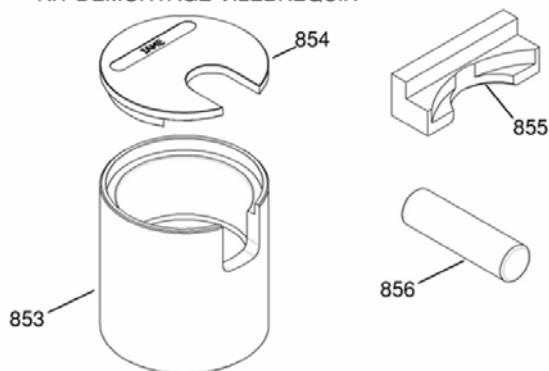

852A KIT SMONTAGGIO ALBERO
CRANK DISASSEMBLING KIT
KIT DEMONTAGE VILEBREQUIN