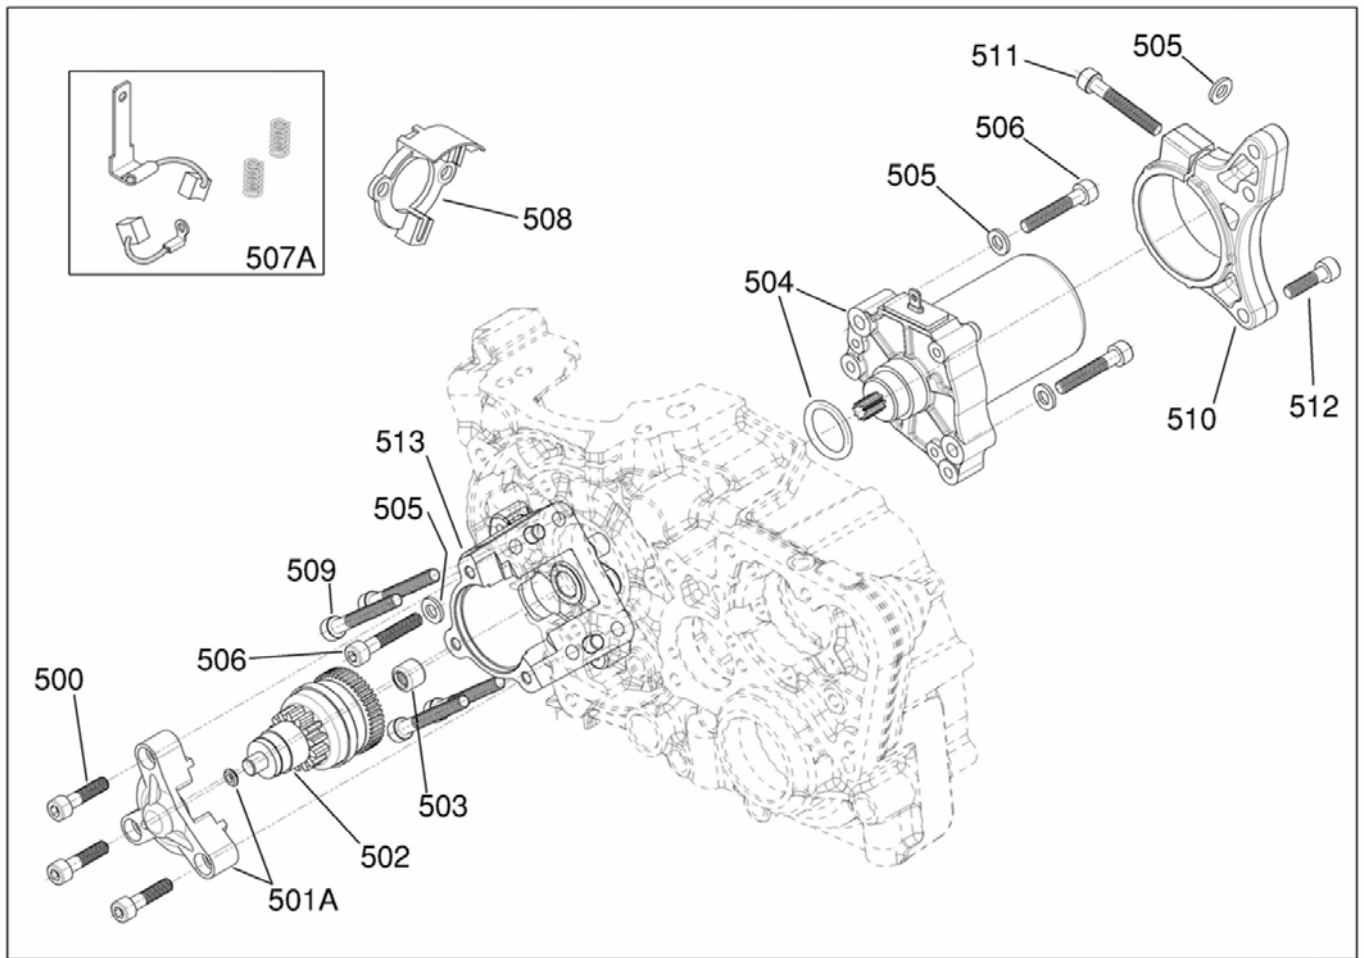

ELECTRIC STARTER GROUP

KT-005

RICAMBI / SPARES

POS	COD	DESCR	PRICE
500	00045-K	KIT 20 SOCKET H. SCREWS M6X25	
501A	IFE-60100-K	BENDIX SUPPORT REEDSTER '08	
502	A-120855B	BENDIX X30 SHIFTER	
503	A-60865	ROLLER CAGE TaG	
505	00302-K	KIT 20 WASHERS M6	
506	00047-K	KIT OF 20 ALLEN SCREWS 6x35	
507A	A-60852A-C	STARTER BRUSHES KIT	
508	A-120852A	BRUSHES SUPPORT	
509	00050-K	KIT OF 20 ALLEN SCREWS 6x50	
510	A-125863-C	STARTER SUPPL. SUPPORT	
511	00048-K	KIT OF 20 ALLEN SCREWS 6x40	
512	00044-K	KIT 20 ALLEN SCR. CYL. H. 6x20	
513	IZE-50040-C	STARTER SUPPORT X30-SHIFTER