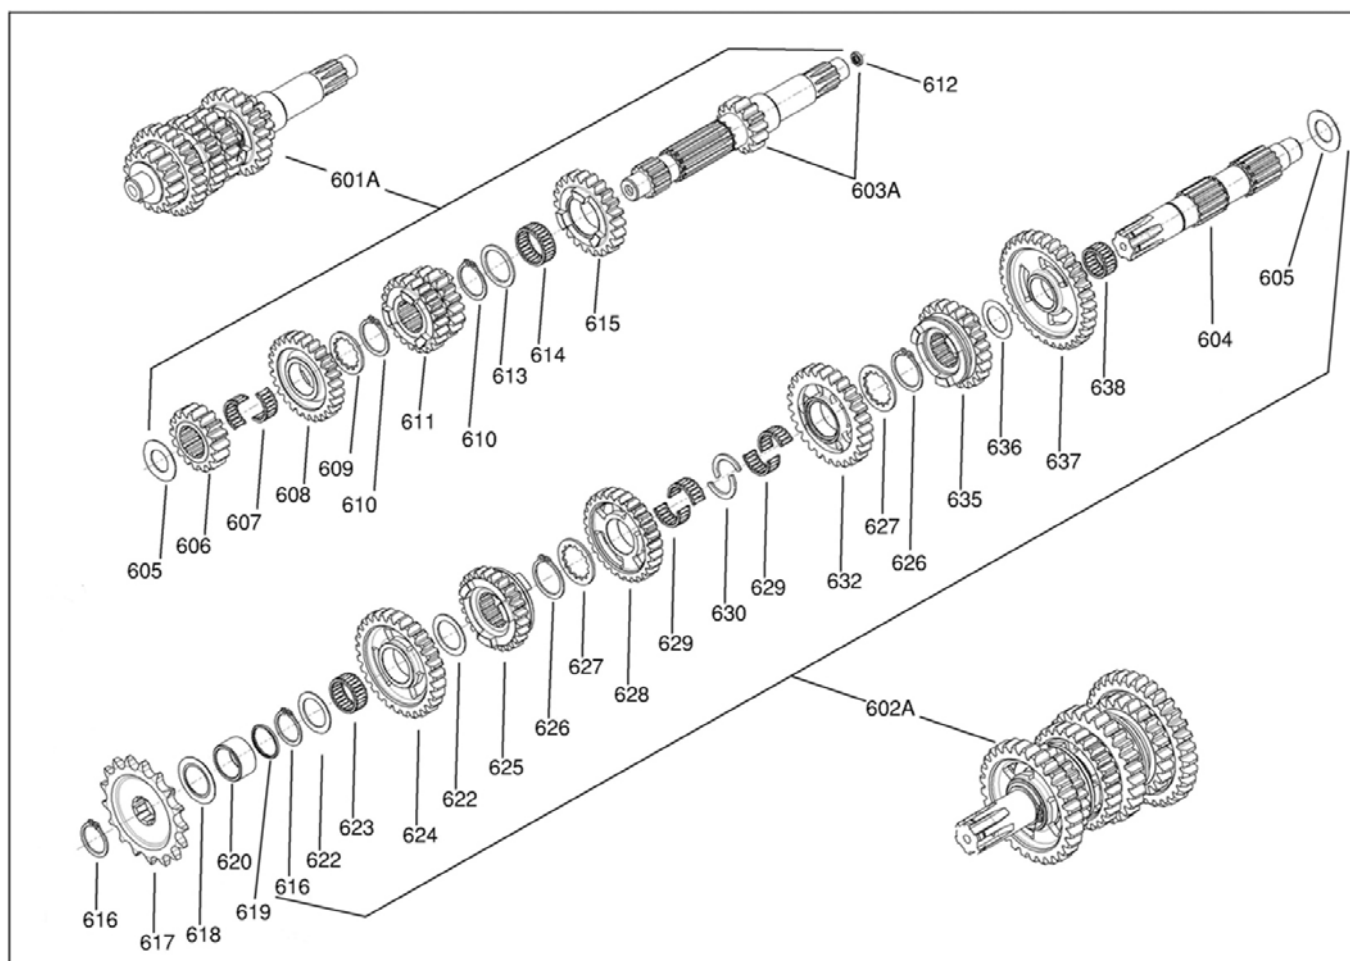

SPEED GEAR ASSEMBLY and GEARS

KT-008

RICAMBI / SPARES

POS	COD	DESCR	PRICE
601A	IZF-30000	COMPLETE PRIMARY SHAFT	
602A	IZF-31000	COMPLETE SECONDARY SHAFT	
603A	IZF-20100-C	PRIMARY SHAFT WITH RING	
604	IZF-20200	SECONDARY SHAFT	
605	IZF-21900	SHIM PRIMARY/SECONDARY SHAFT	
606	IZF-20300	2nd G. DRIVE GEAR	
607	IZF-20450	SPLITTED ROLLER CAGE K18x22x10	
608	IZF-20600	6th G. DRIVE GEAR	
609	IZF-21400	SPLINED SHIM 6th SPEED	
610	IZF-90045	SEEGER RING A22 DIN471	
611	IZF-20400	3rd/4th G. DRIVE GEAR	
612	IZF-90020	OIL SEAL GR5x9x2	
613	IZF-21300	5th GEAR SHIM	
614	IZF-20452	ROLLER CAGE	
615	IZF-20500	5th G. DRIVE GEAR	
616	IZF-90055	SEEGER RING A20 DIN471	
617	IZF-25800	SPROCKET Z15	
617	IZF-25900	SPROCKET Z16	
617	IZF-26000	SPROCKET Z17	
617	IZF-26100	SPROCKET Z18	
617	IZF-26200	SPROCKET Z19	
617	IZF-26300	SPROCKET Z20	
618	IZF-90120	SAFETY CONE SPRING "AL"	
619	IZF-90025	O'RING 2075 NBR 70	
620	IZF-25300	CHAIN SPROCKET SPACER	
622	IZF-90075	SPACER RING	
623	IZF-90400	ROLLER CAGE K20	
624	IZF-20800	2nd G. DRIVEN GEAR	
625	IZF-21200	6th G. DRIVEN GEAR	
626	IZF-90050	SEEGER RING A24 DIN471