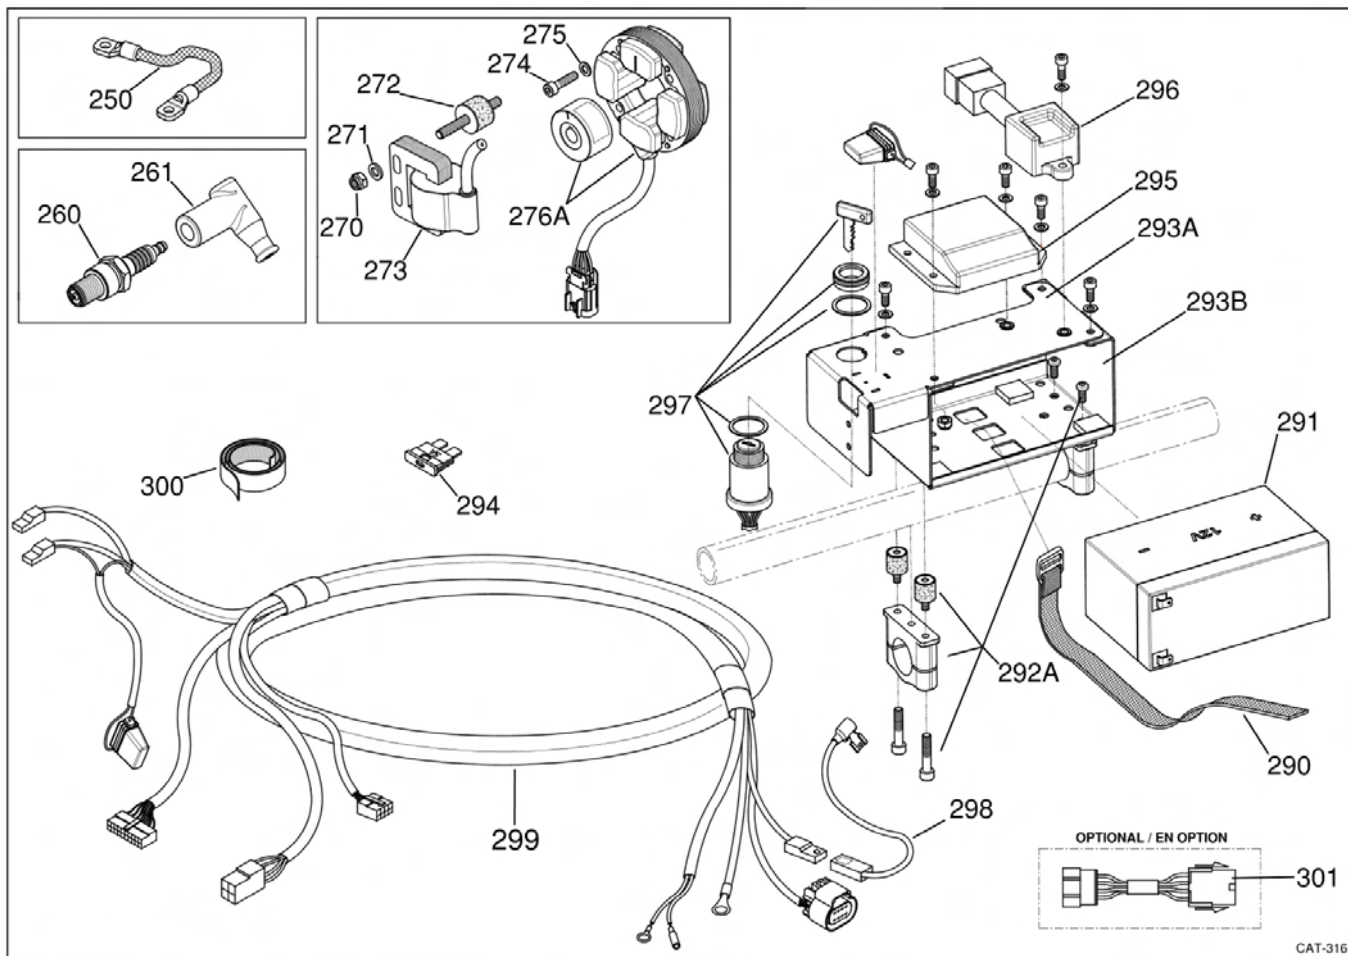

ELECTRONIC IGNITION '13

RICAMBI / SPARES

POS	COD	DESCR	PRICE
250	B-35805-A	COIL GROUND CABLE	
260	10561	SPARK PLUG NGK BR9EG	
260	10561-A	SPARK PLUG NGK BR10EG	
261	10544	PVL SPARK BLACK CAP X30	
270	00302-K	KIT 20 WASHERS M6	
270	00378-K	20 SELF LOCKING NUTS KIT M6	
272	B-35810-A	COIL DAMPENNER	
273	X30125955	SELETTA COIL K	
274	00034-K	KIT OF 20 ALLEN SCREWS 5x25	
275	00301-K	KIT 20 WASHERS M5	
276A	X30125952	SELETTA IGNITION X30 '13	
290	A-60904A	BATTERY FIXING BELT	
291	X30125900	SPARE PART F.	
292A	A-60906A-C1	SUP.BAT.CLAMP 28mm W/SCREWS'13	
292A	A-60907A-C1	SUP.BAT.CLAMP 30mm W/SCREWS'13	
292A	A-60908A-C1	SUP.BAT.CLAMP 32mm W/SCREWS'13	
293A	A-120907-C	BATTERY SUPPORT PLATE '13	
293B	A-120905B	BATTERY SUPPORT '13	
294	X30125942	FUSE 5A X30	
295	X30125930Z1	X30 SHIFTER TAG DIG- POWER BOX	
296	IFE-05200	STARTER RELAY n.t.	
297	X30125936-C	STARTER KEYS ASSEMBLY	
298	A-60934A	STARTER CABLE	
299	X30125935D-C	CABLES HARNESS '13	
300	X30125925	VELCRO FIXING STRAP	
301	X30125939	CABLES HARNESS '13 ADAPTER