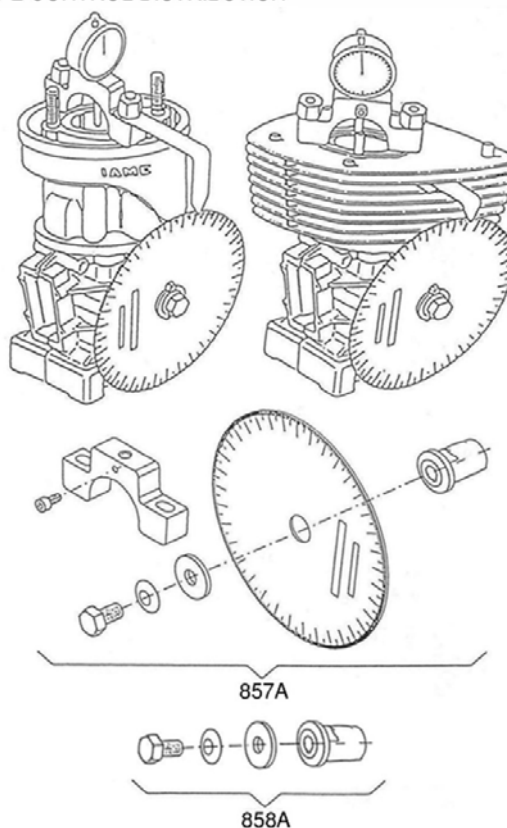

ELECTRIC STARTER GROUP

KT-005

RICAMBI / SPARES

POS	COD	DESCR	PRICE
500	00045-K	KIT 20 SOCKET H. SCREWS M6X25	
501A	IFE-60100-K	BENDIX SUPPORT REEDSTER '08	
502	A-120855B	BENDIX X30 SHIFTER	
503	A-60865	ROLLER CAGE TaG	
504	A-120850B-C	STARTER TaG X30 SHIFTER	
505	00302-K	KIT 20 WASHERS M6	
506	00047-K	KIT OF 20 ALLEN SCREWS 6x35	
507A	A-60852A-C	STARTER BRUSHES KIT	
508	A-120852	BRUSHES SUPPORT	
509	00050-K	KIT OF 20 ALLEN SCREWS 6x50	
510	A-125863-C	STARTER SUPPL. SUPPORT	
511	00048-K	KIT OF 20 ALLEN SCREWS 6x40	
512	00044-K	KIT 20 ALLEN SCR. CYL. H. 6x20	
513	IZE-50040	STARTER SUPPORT X30-SHIFTER	

TOOLING

KT-012

RICAMBI / SPARES

POS	COD	DESCR	PRICE
800	10271	PISTON STROKE LOCKER	
801	ATT-031/2	CLUTCH DRUM LOCKING TOOL	
802A	ATT-031/3	OIL SEAL MOUNTING TOOL	
803	ATT-017	PISTON PIN PUNCH d.15mm	
804	ATT-006	CIRCLIP 15mm ASSEM.TOOL	

ASS.CRANKSHAFT TOOL

850A KIT MONTAGGIO ALBERO
ASSEMBLY CRANKSHAFT KIT
KIT MONTAGE VILEBREQUIN

GRUPPO CONTROLLO FASE
TIMING CONTROL GROUP
GROUPE CONTROL DISTRIBUTION

852A KIT SMONTAGGIO ALBERO
CRANK DISASSEMBLING KIT
KIT DEMONTAGE VILEBREQUIN

KT-013

RICAMBI / SPARES

POS	COD	DESCR	PRICE
850A	10110A	CRANKSHAFT ASSY TOOL	
851	10150A	CRANK-PIN BUSH 20mm	
853	10100	CRANKSH. DISASSY SUPPORT	
854	10104A	CRANKSHAFT PLATE 125cc	
855	10106	CRANKSHAFT INSERT 125cc-SUP	
856	10107	CRANK-PIN PUSHER	
857A	10820A	TIMING CHECK DISC TaG/REEDSTER	
858A	ATT-014-C	COMPLETE TIMING GROUP ADAPTER	