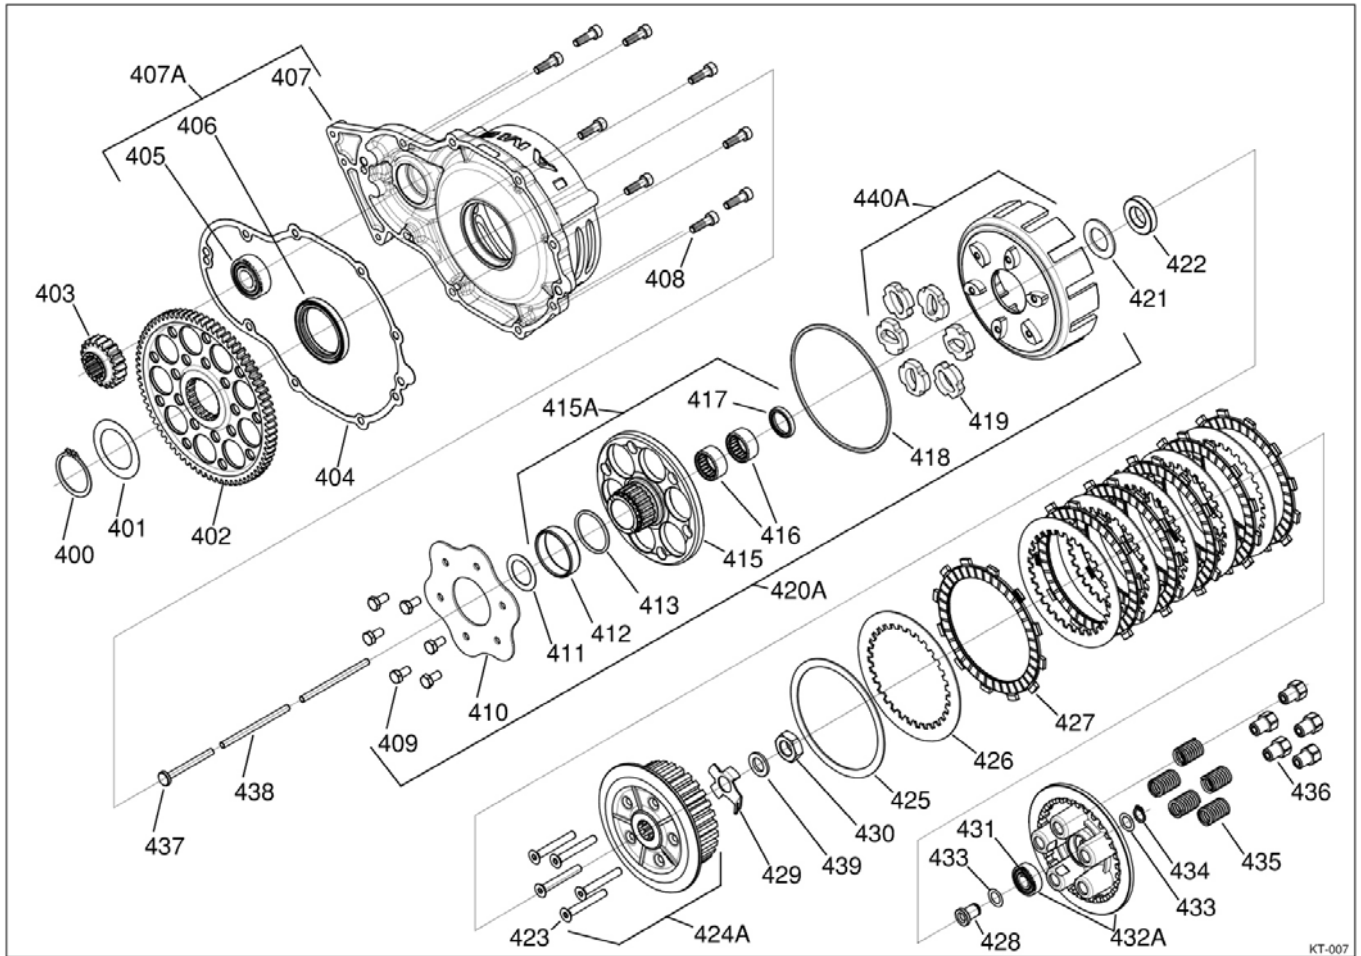

ELECTRONIC IGNITION '16

XU-008

RICAMBI / SPARES

POS	COD	DESCR	PRICE
250	B-35805-A	COIL GROUND CABLE	
260	10561-A	SPARK PLUG NGK BR10EG	
261	10544	PVL SPARK BLACK CAP X30	
270	00378-K	20 SELF LOCKING NUTS KIT M6	
271	00302-K	KIT 20 WASHERS M6	
273	X30125933L1		
274	B-35810-A	COIL DAMPENNER	
276A	X30125953	SELETTA IGNITION DIG.S X30'16	
277	00032-K	KIT OF 20 SCREWS TCCE 5x20	
278	00301-K	KIT 20 WASHERS M5	
279	00037-K	20 SCREWS KIT TCCE 5X18	
290	A-60904A	BATTERY FIXING BELT	
292	X30125905	BATTERY SUPPORT	
293A	A-60907A-C	SUPP.BATT.CLAMP 30mm W/SCREWS	
293A	A-60908A-C	SUPP.BATT.CLAMP 32mm W/SCREWS	
298	IFE-05401D	STARTER MOTOR CABLE	
299	IFE-05003A	CABLES HARNESS DIG. S	
302	IFI-70100	SECURITY BRACKET	
303	IFI-70000	BUTTONS BRACKET KF/X30	

CLUTCH GROUP

KT-007

RICAMBI / SPARES

POS	COD	DESCR	PRICE
429	IZF-01700	CLUTCH NUT WASHER	
430	00364	NUT M14x1	
431	IZF-90460	THRUST BEARING PLATE	
432A	IZF-04000	PRESS. PLATE W/ BALL BEARING	
433	IZF-90090	SPACER RING	
434	IZF-90065	SEEGER RING A10 DIN471	
435	IZF-01202	CLUTCH SPRING '14	
436	IZF-01300	CLUTCH SPRING RETAINER	
437	IZF-01600	CLUTCH PUSH PLATE	
438	IZF-01500	PUSH ROD CLUTCH	
439	IZF-02300	CLUTCH NUT WASHER	
440A	IZF-00300	CLUTCH DRUM W/SHOCK ABSORB.	