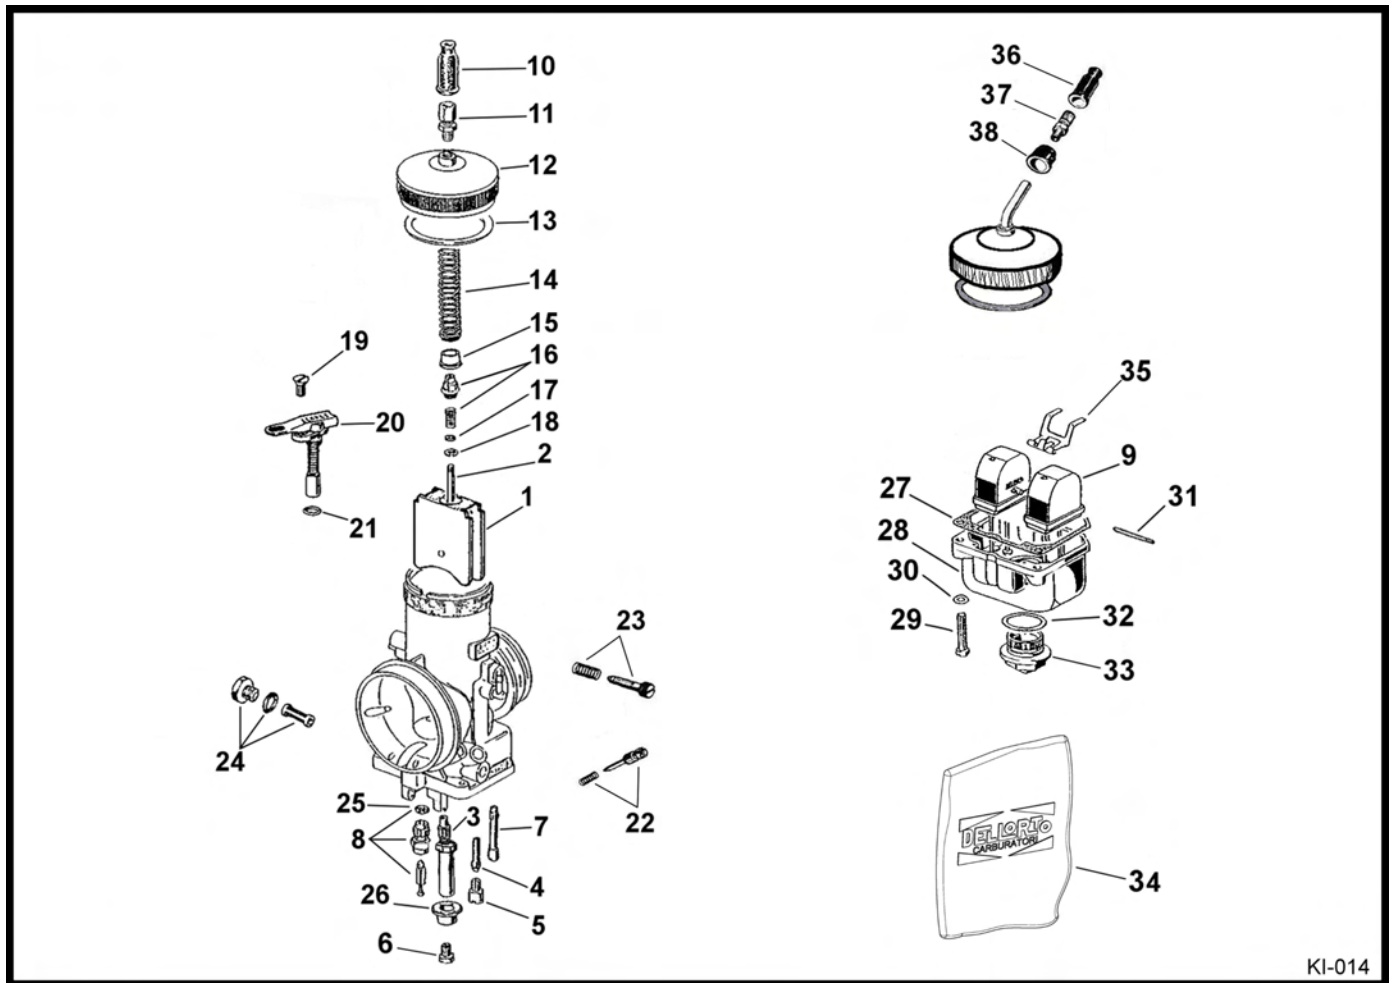

CARBURATORE

KI-014

RICAMBI / SPARES

POS	COD	DESCR	PRICE