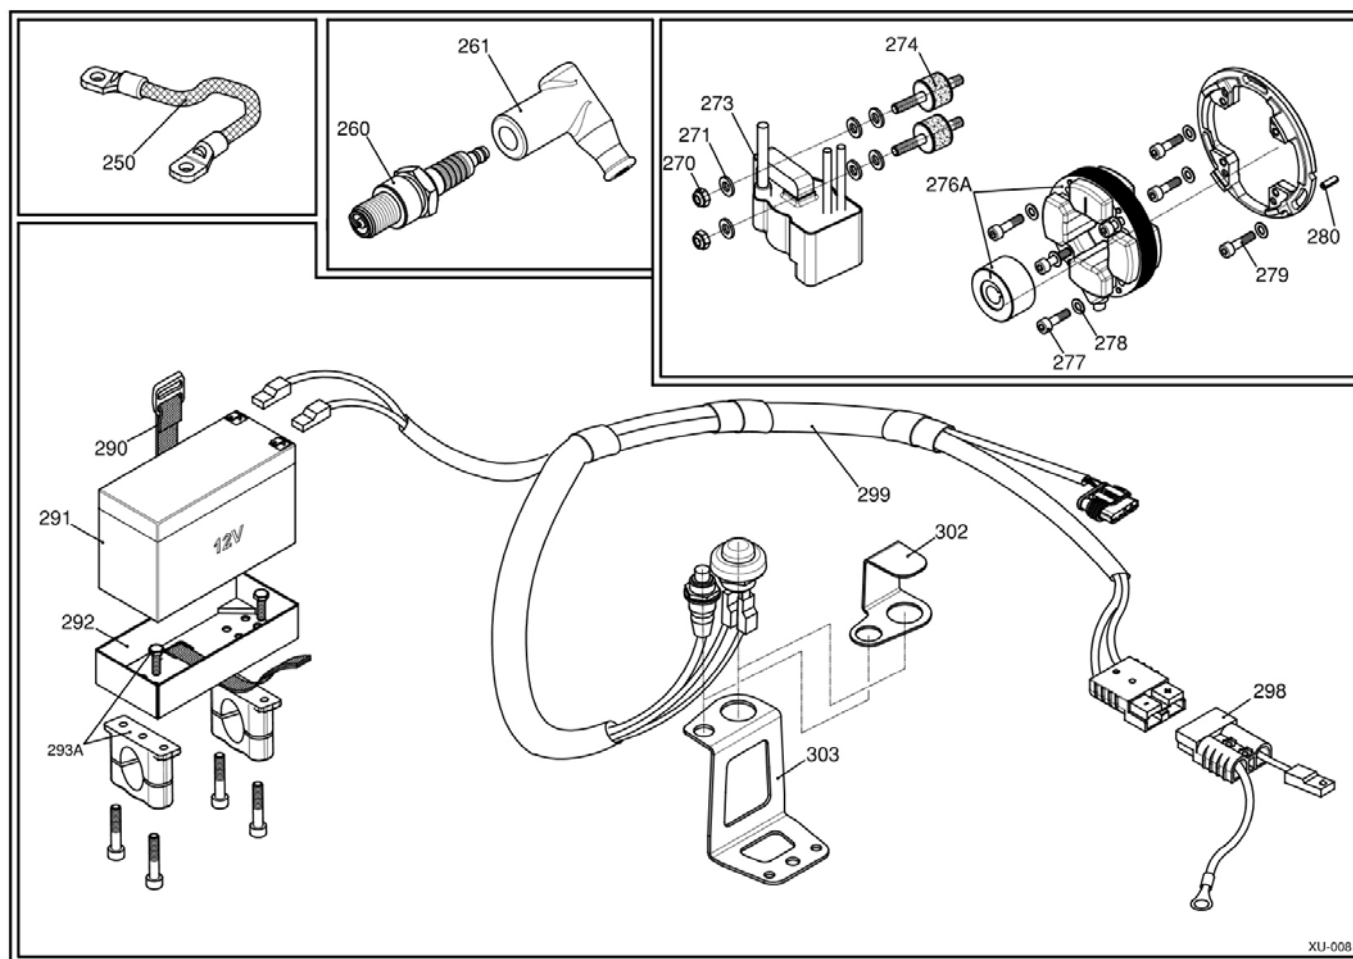

ELECTRONIC IGNITION '16

XU-008

RICAMBI / SPARES

POS	COD	DESCR	PRICE
250	B-35805-A	COIL GROUND CABLE	
260	10561-A	SPARK PLUG NGK BR10EG	
261	10544	PVL SPARK BLACK CAP X30	
270	00378-K	20 SELF LOCKING NUTS KIT M6	
271	00302-K	KIT 20 WASHERS M6	
273	X30125933L1		
274	B-35810-A	COIL DAMPENNER	
276A	X30125953	SELETTA IGNITION DIG.S X30'16	
277	00032-K	KIT OF 20 SCREWS TCCE 5x20	
278	00301-K	KIT 20 WASHERS M5	
279	00037-K	20 SCREWS KIT TCCE 5X18	
290	A-60904A	BATTERY FIXING BELT	
292	X30125905	BATTERY SUPPORT	
293A	A-60907A-C	SUPP.BATT.CLAMP 30mm W/SCREWS	
293A	A-60908A-C	SUPP.BATT.CLAMP 32mm W/SCREWS	
298	IFE-05401D	STARTER MOTOR CABLE	
299	IFE-05003A	CABLES HARNESS DIG. S	
302	IFI-70100	SECURITY BRACKET	
303	IFI-70000	BUTTONS BRACKET KF/X30