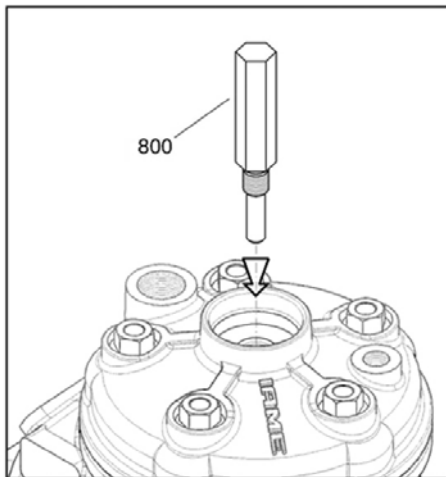

ELECTRIC STARTER GROUP

KT-005

RICAMBI / SPARES

POS	COD	DESCR	PRICE
500	00045-K	KIT 20 SOCKET H. SCREWS M6X25	
501A	IFE-60100-K	BENDIX SUPPORT REEDSTER '08	
502	A-120855B	BENDIX X30 SHIFTER	
503	A-60865	ROLLER CAGE TaG	
504	A-120850B-C	STARTER TaG X30 SHIFTER	
505	00302-K	KIT 20 WASHERS M6	
506	00047-K	KIT OF 20 ALLEN SCREWS 6x35	
507A	A-60852A-C	STARTER BRUSHES KIT	
508	A-120852	BRUSHES SUPPORT	
509	00050-K	KIT OF 20 ALLEN SCREWS 6x50	
510	A-125863-C	STARTER SUPPL. SUPPORT	
511	00048-K	KIT OF 20 ALLEN SCREWS 6x40	
512	00044-K	KIT 20 ALLEN SCR. CYL. H. 6x20	
513	IZE-50040	STARTER SUPPORT X30-SHIFTER	

TOOLING

KT-012

RICAMBI / SPARES

POS	COD	DESCR	PRICE
800	10271	PISTON STROKE LOCKER	
801	ATT-031/2	CLUTCH DRUM LOCKING TOOL	
802A	ATT-031/3	OIL SEAL MOUNTING TOOL	
803	ATT-017	PISTON PIN PUNCH d.15mm	
804	ATT-006	CIRCLIP 15mm ASSEM.TOOL	