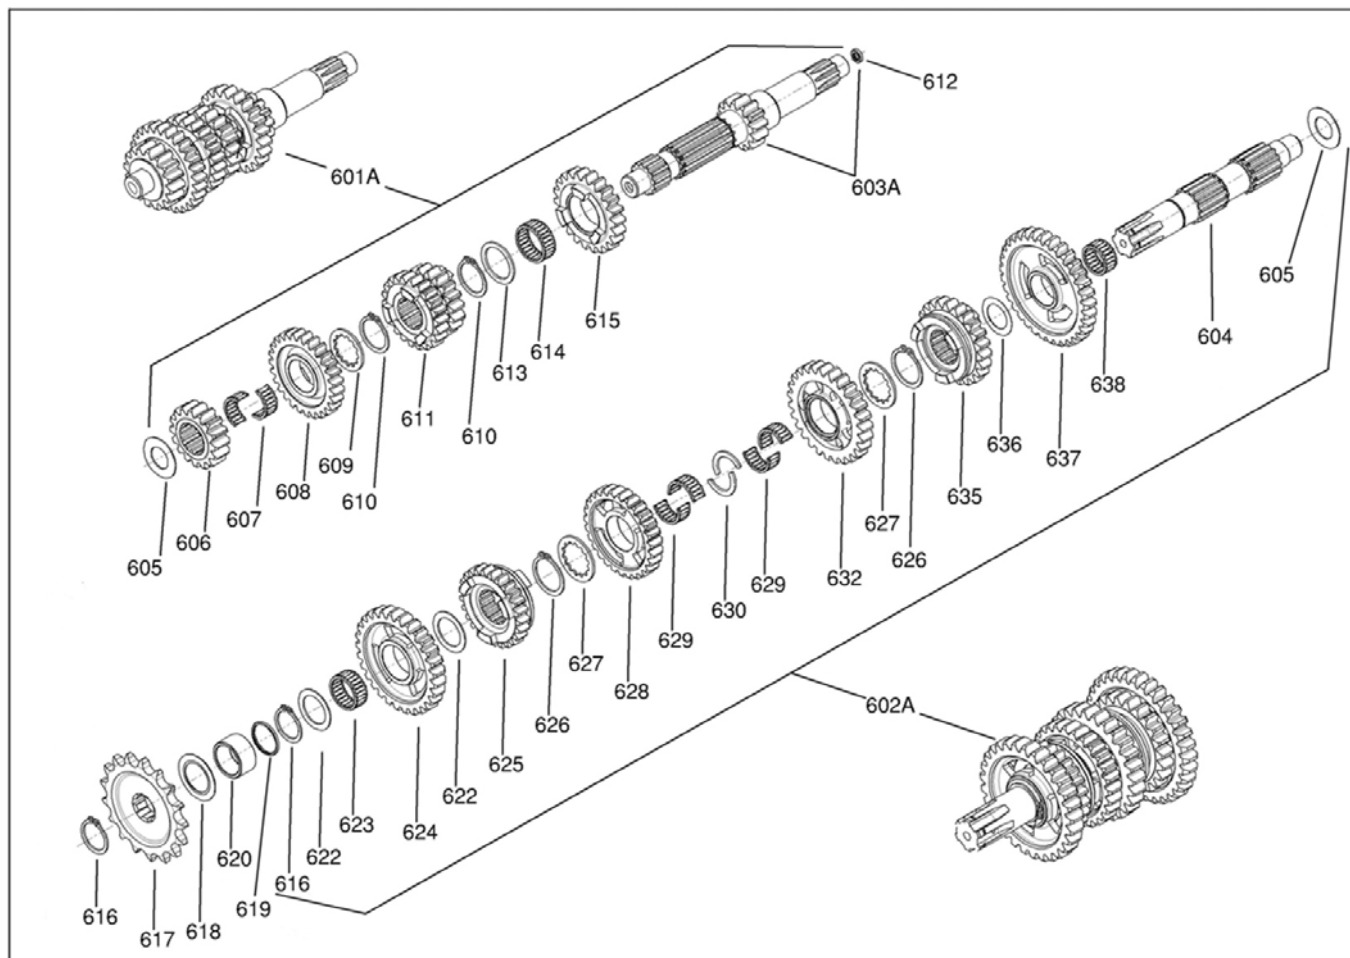

SPEED GEAR ASSEMBLY and GEARS

KT-008

RICAMBI / SPARES

POS	COD	DESCR	PRICE
601A	IZF-30000	COMPLETE PRIMARY SHAFT	
602A	IZF-31000	COMPLETE SECONDARY SHAFT	
603A	IZF-20100-C	PRIMARY SHAFT WITH RING	
604	IZF-20200	SECONDARY SHAFT	
605	IZF-21900	SHIM PRIMARY/SECONDARY SHAFT	
606	IZF-20300	2nd G. DRIVE GEAR	
607	IZF-20450	SPLITTED ROLLER CAGE K18x22x10	
608	IZF-20600	6th G. DRIVE GEAR	
609	IZF-21400	SPLINED SHIM 6th SPEED	
610	IZF-90045	SEEGER RING A22 DIN471	
611	IZF-20400	3rd/4th G. DRIVE GEAR	
612	IZF-90020	OIL SEAL GR5x9x2	
613	IZF-21300	5th GEAR SHIM	
614	IZF-20452	ROLLER CAGE	
615	IZF-20500	5th G. DRIVE GEAR	
616	IZF-90055	SEEGER RING A20 DIN471	
617	IZF-25800	SPROCKET Z15	
617	IZF-25900	SPROCKET Z16	
617	IZF-26000	SPROCKET Z17	
617	IZF-26100	SPROCKET Z18	
617	IZF-26200	SPROCKET Z19	
617	IZF-26300	SPROCKET Z20	
618	IZF-90120	SAFETY CONE SPRING "AL"	
619	IZF-90025	O'RING 2075 NBR 70	
620	IZF-25300	CHAIN SPROCKET SPACER	
622	IZF-90075	SPACER RING	
623	IZF-90400	ROLLER CAGE K20	
624	IZF-20800	2nd G. DRIVEN GEAR	
625	IZF-21200	6th G. DRIVEN GEAR	
626	IZF-90050	SEEGER RING A24 DIN471