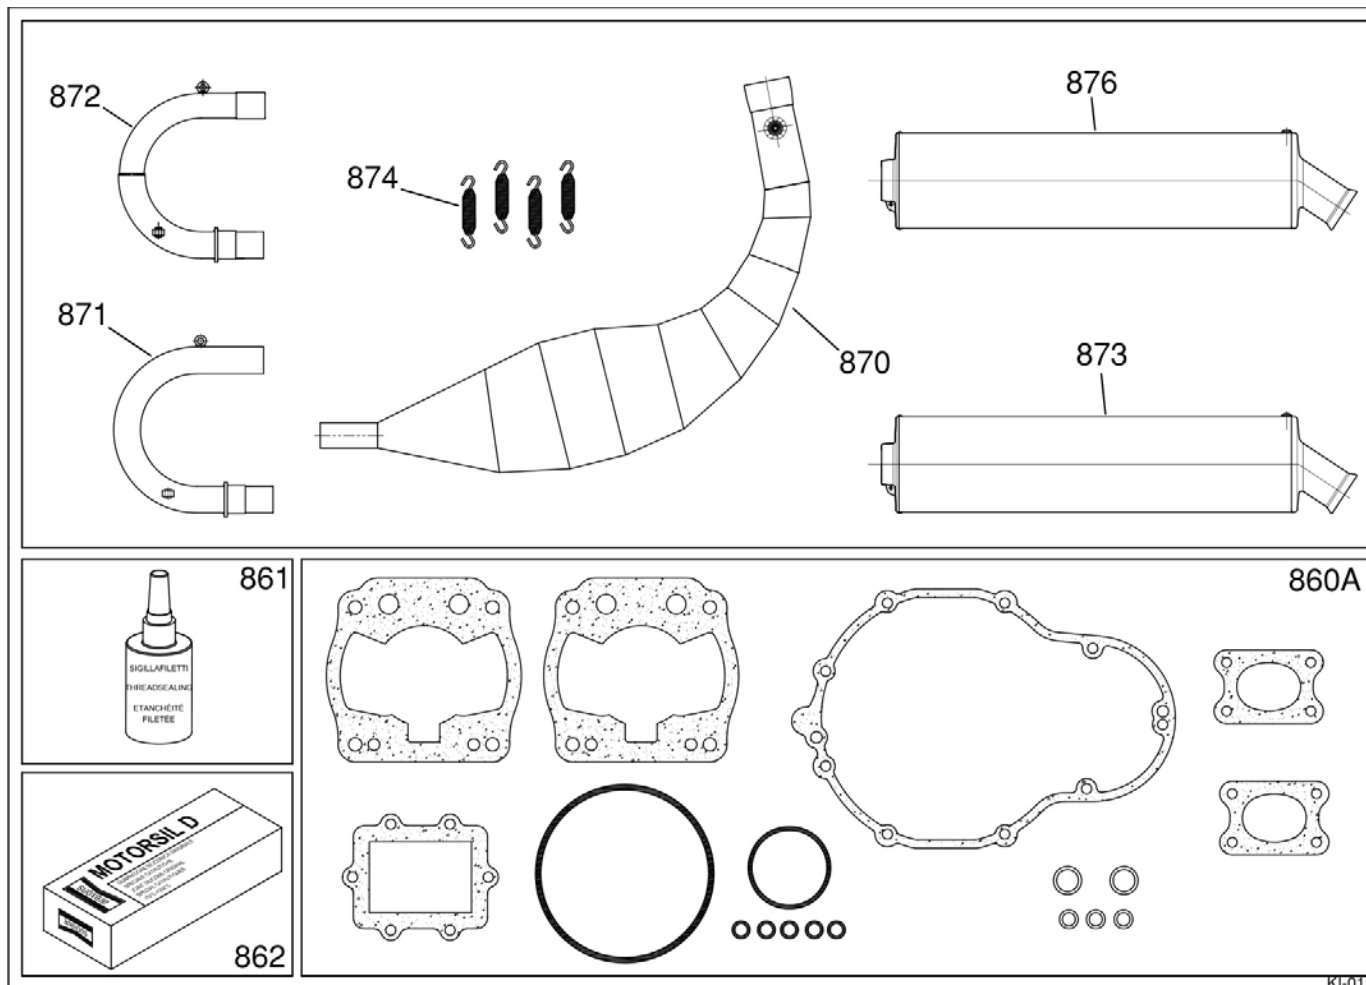

GRUPPO SCARICO & SERIE GUARNIZIONI

RICAMBI / SPARES

POS	COD	DESCR	PRICE
860A	IZZ-125991	GASKETS SET 175cc	
861	00600	PIPE FITTING SEAL	
862	00602	GASKET AREXON	
870	IZH-04000	EXHAUST MUFFLER KZ SHIFTER	
871	IZH-06100	SILENCER HEADER KZ 28mm	
872	IZH-06101	EXHAUST HEADER KZ 26/28mm	
873	IZH-06000	ELTO SILENCER 125S KZ	
874	IFH-55100	FLEXIBLE SPRING KF1-2 / KZ	
876	IZH-06000A	SILENCER MC 125cc