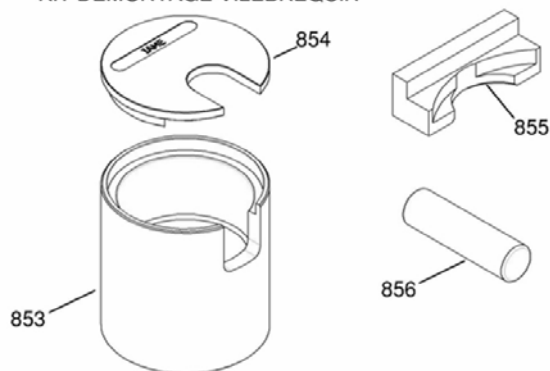

TOOLING

KT-012

RICAMBI / SPARES

POS	COD	DESCR	PRICE
800	10271	PISTON STROKE LOCKER	
801	ATT-031/2	CLUTCH DRUM LOCKING TOOL	
802A	ATT-031/3	OIL SEAL MOUNTING TOOL	
803	ATT-017	PISTON PIN PUNCH d.15mm	
804	ATT-006	CIRCLIP 15mm ASSEM.TOOL	

ASS.CRANKSHAFT TOOL

850A KIT MONTAGGIO ALBERO
ASSEMBLY CRANKSHAFT KIT
KIT MONTAGE VILEBREQUIN

GRUPPO CONTROLLO FASE
TIMING CONTROL GROUP
GROUPE CONTROL DISTRIBUTION

852A KIT SMONTAGGIO ALBERO
CRANK DISASSEMBLING KIT
KIT DEMONTAGE VILEBREQUIN

KT-013

RICAMBI / SPARES

POS	COD	DESCR	PRICE
850A	10110A	CRANKSHAFT ASSY TOOL	
851	10150A	CRANK-PIN BUSH 20mm	
853	10100	CRANKSH. DISASSY SUPPORT	
854	10104A	CRANKSHAFT PLATE 125cc	
855	10106	CRANKSHAFT INSERT 125cc-SUP	
856	10107	CRANK-PIN PUSHER	
857A	10820A	TIMING CHECK DISC TaG/REEDSTER	
858A	ATT-014-C	COMPLETE TIMING GROUP ADAPTER	