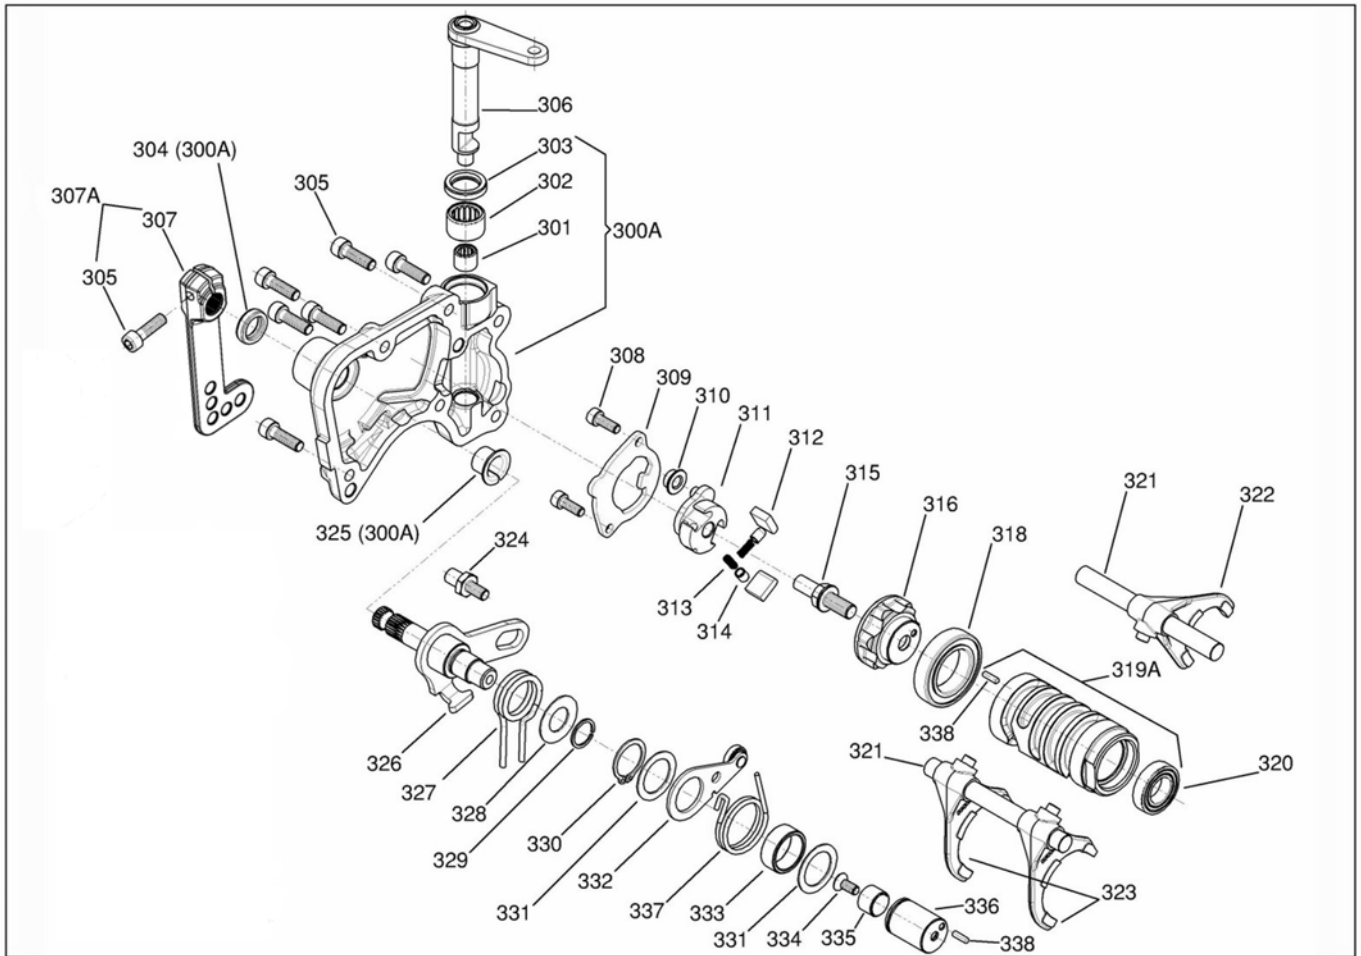

SELECTOR ASSEMBLY

KT-009

RICAMBI / SPARES

POS	COD	DESCR	PRICE
300A	IZB-05000A	COMPL.SELECTOR COVER X30 SHIF	
301	A-60865	ROLLER CAGE TaG	
302	IZF-90410A	NEEDLE BEARING HK1412	
303	IZF-90125	OIL SEAL	
304	IZF-90115	OIL SEAL	
305	00044-K	KIT 20 ALLEN SCR. CYL. H. 6x20	
306	IZF-01800	CLUTCH CONTROL LEVER	
307A	IZF-24901-C	SHIFT LEVER WITH SCREW	
308	00031-K	KIT OF 20 ALLEN SCREWS M5x16	
309	IZF-23800	RATCHET PLATE	
310	IZF-23700	SPRING LATCH SUPP. BUSH	
311	IZF-23000	RATCHET SUPPORT	
312	IZF-23400	SHIFTING RATCHET	
313	IZF-23601	RATCHET PUSH PAD	
314	IZF-23500	PUSH ROD RATCHET	
315	IZF-22900	SHIFTER PIN	
316	IZF-22000	PRESELECTOR CAM	
318	IZF-90450	BALL BEARING 6905 T1xC3	
319A	IZF-22200-C	LIGHTENED SHIFTING DRUM	
320	IZF-90455	BALL-BEARING 61902 T9C4	
321	IZF-22800	FORKS GUIDE SHAFT	
322	IZF-22400	SHIFTING PRIMARY FORK	
323	IZF-22600	SHIFTER SECONDARY FORK	
324	IZF-24800	RETAINER SPRING	
325	IZF-90105	FLANGED BUSH	
326	IZF-23100	PRESELECTOR CONTROL SHAFT	
327	IZF-24000	PRESELECTOR SHAFT SPRING	
328	IZF-25700	SPRING WASHER	
329	IZF-90100	ELASTIC RING SW14	