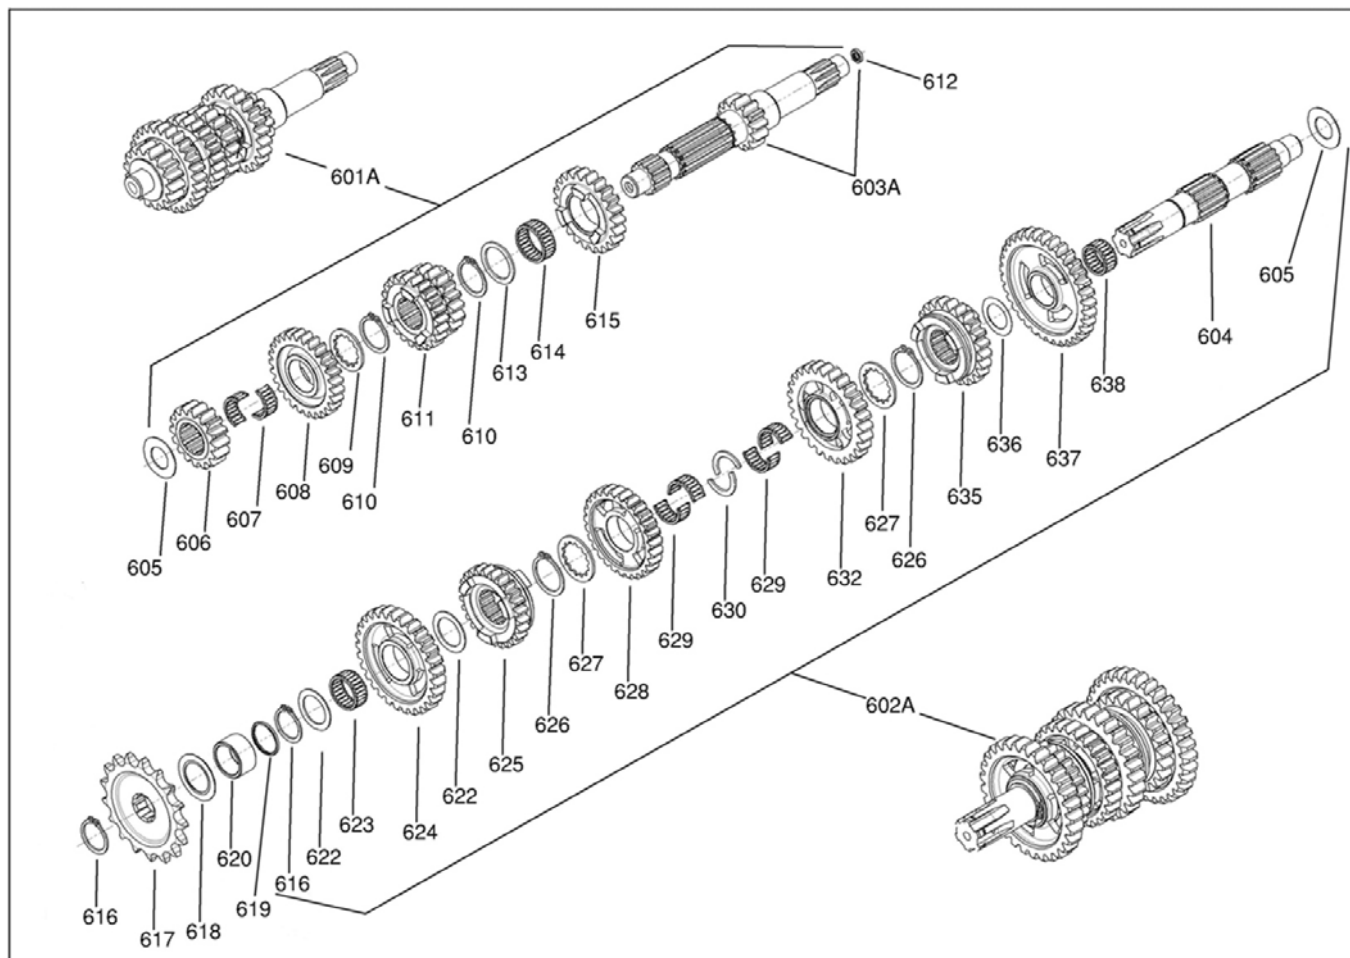

SPEED GEAR ASSEMBLY and GEARS

KT-008

RICAMBI / SPARES

POS	COD	DESCR	PRICE
627	IZF-21700	SPLINED SHIM 21x32x0.8	
628	IZF-21000	4th G. DRIVEN GEAR	
629	IZF-20451A	SPLIT. ROLLER CAGE K20x24x10	
630	IZF-21800	HALF SHIM 3rd / 4th SPEED	
632	IZF-20900	3rd G. DRIVEN GEAR	
635	IZF-21100	5th G. DRIVEN GEAR	
636	IZF-21500	SHIM 1st SPEED	
637	IZF-20700	1st G. DRIVEN GEAR	
638	IZF-90405	ROLLER CAGE K17